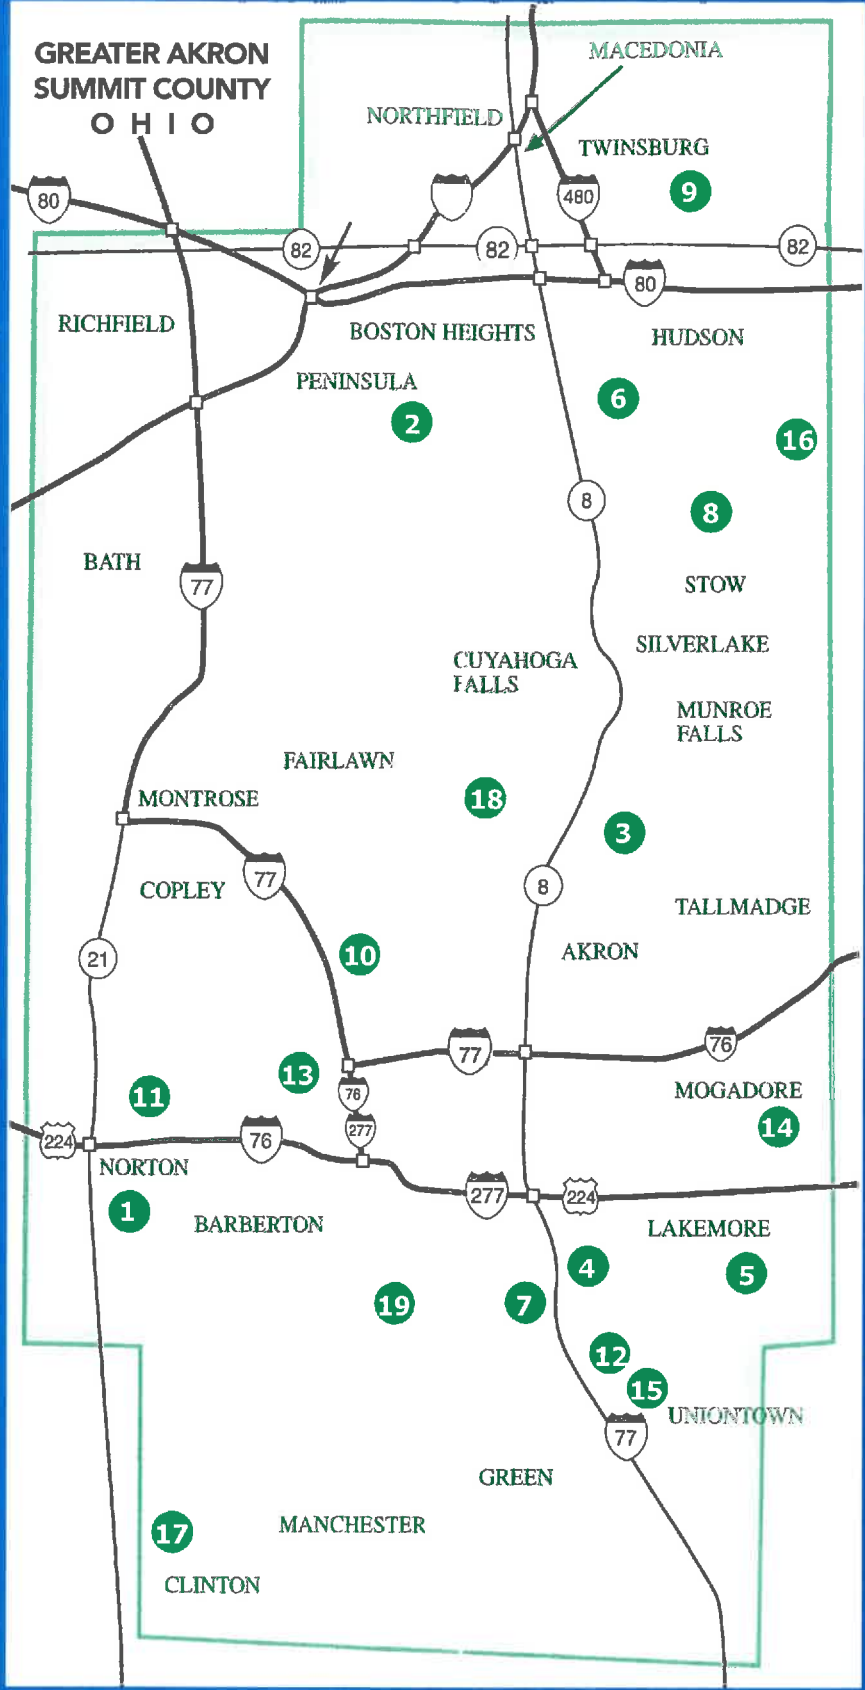

**GREATER AKRON
SUMMIT COUNTY
OHIO**

1 2 3 4

A

A

B

B

C

C

D

D

E

E

1 2 3 4